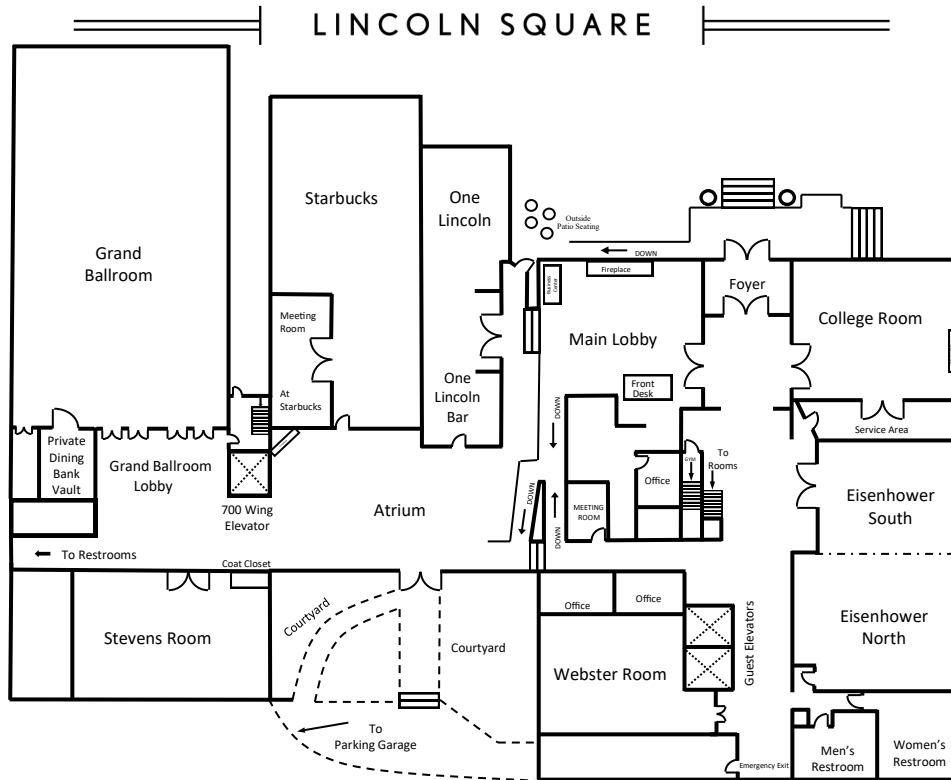

HOTEL GETTYSBURG

Meeting Room Capacity Chart

Room	Theatre	Rounds	8 top	10 top	Classroom	Reception	U Shape	Hollow Square	Crescent Rounds	Conference
Grand Ballroom 3,350 sq. ft 87 x 38.5	380	300	240	300	204	440	84	90	150	90
Webster Room 570 sq. ft. 29 x 23	50	30	24	30	18	60	18	24	15	24
Stevens Room 812 sq. ft. 29 x 31	70	50	40	50	30	85	24	30	25	30
Eisenhower Room 1,166 sq. ft. 30 x 41	150	90	72	90	42	150	30	36	45	36
Eisenhower North 640 sq. ft. 30 x 23	80	50	40	50	30	90	21	30	25	30
Eisenhower South 526 sq. ft. 30 x 18	60	40	32	40	27	60	18	24	20	24
Atrium 1,597 sq. ft. 30 x 73						240				
College Room 682 sq. ft. 28 x 27	30	30	24	30	18	40			15	18
Meeting Room at Starbucks 262 sq. ft. 20 X 12										10
Meeting Room 92 sq. ft. 10 X 9										4